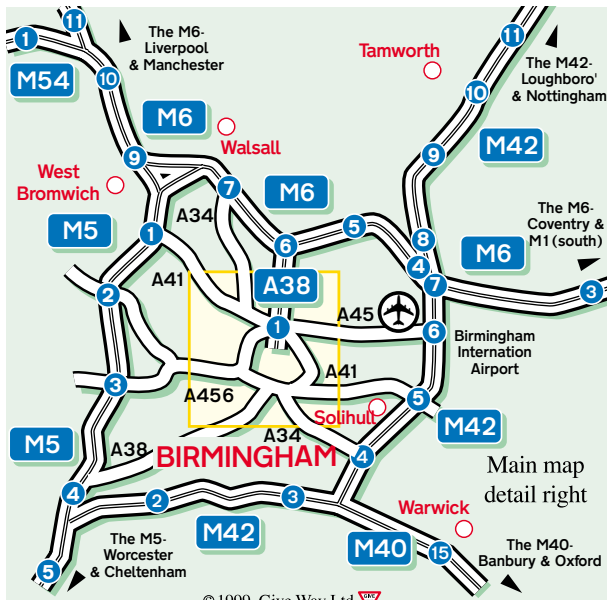

CITY OF BIRMINGHAM SYMPHONY ORCHESTRA

CBSO Centre,
Berkley Street
Birmingham,
B1 2LF

Tel: 0121 616 6500
Fax: 0121 616 6518
www.cbso.co.uk

Public Transport

By Rail, Birmingham New Street Station.

Upon leaving the train, head towards the 'B' end of the platform. Follow signs for "Way out/ Victoria Square". Taxis are available from the station.

By Bus.

Please contact the Centro Hotline on 0121 200 2700 or your local operator for information and timetables.

By Air, Birmingham International Airport.

Situated at junction 6 of the M42, (see locator map below). Journey time approximately 30- 40 minutes drive to City Centre.